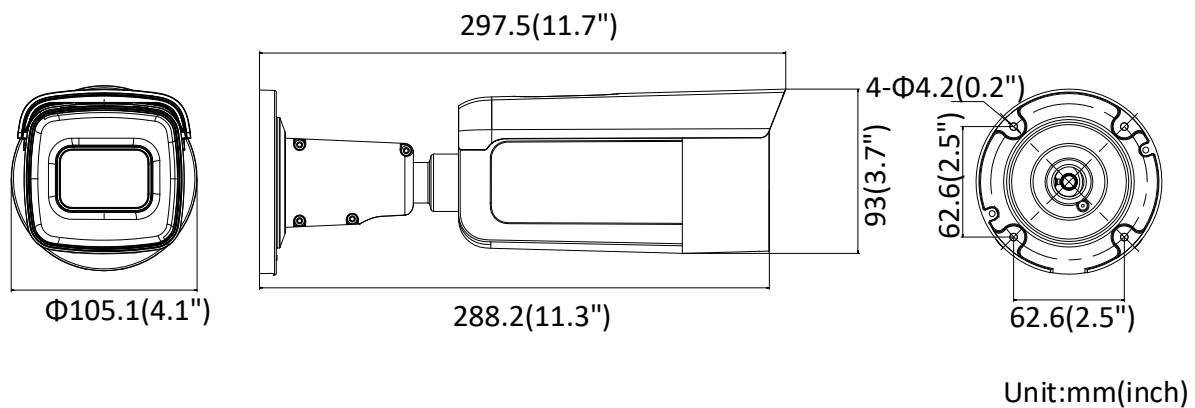

Protection Level	IP67, IK10
Material	Metal
Dimensions	Φ105.1 × 297.5 mm (Φ4.1" × 11.7")
Weight	Camera: Approx. 1335 g (2.9 lb.) With Package: 2004g (4.4lb.)

Available Model:

DS-2CD2625G1-IZ (2.8 to 12 mm), DS-2CD2625G1-IZS(2.8 to 12 mm)

Dimensions

Accessories